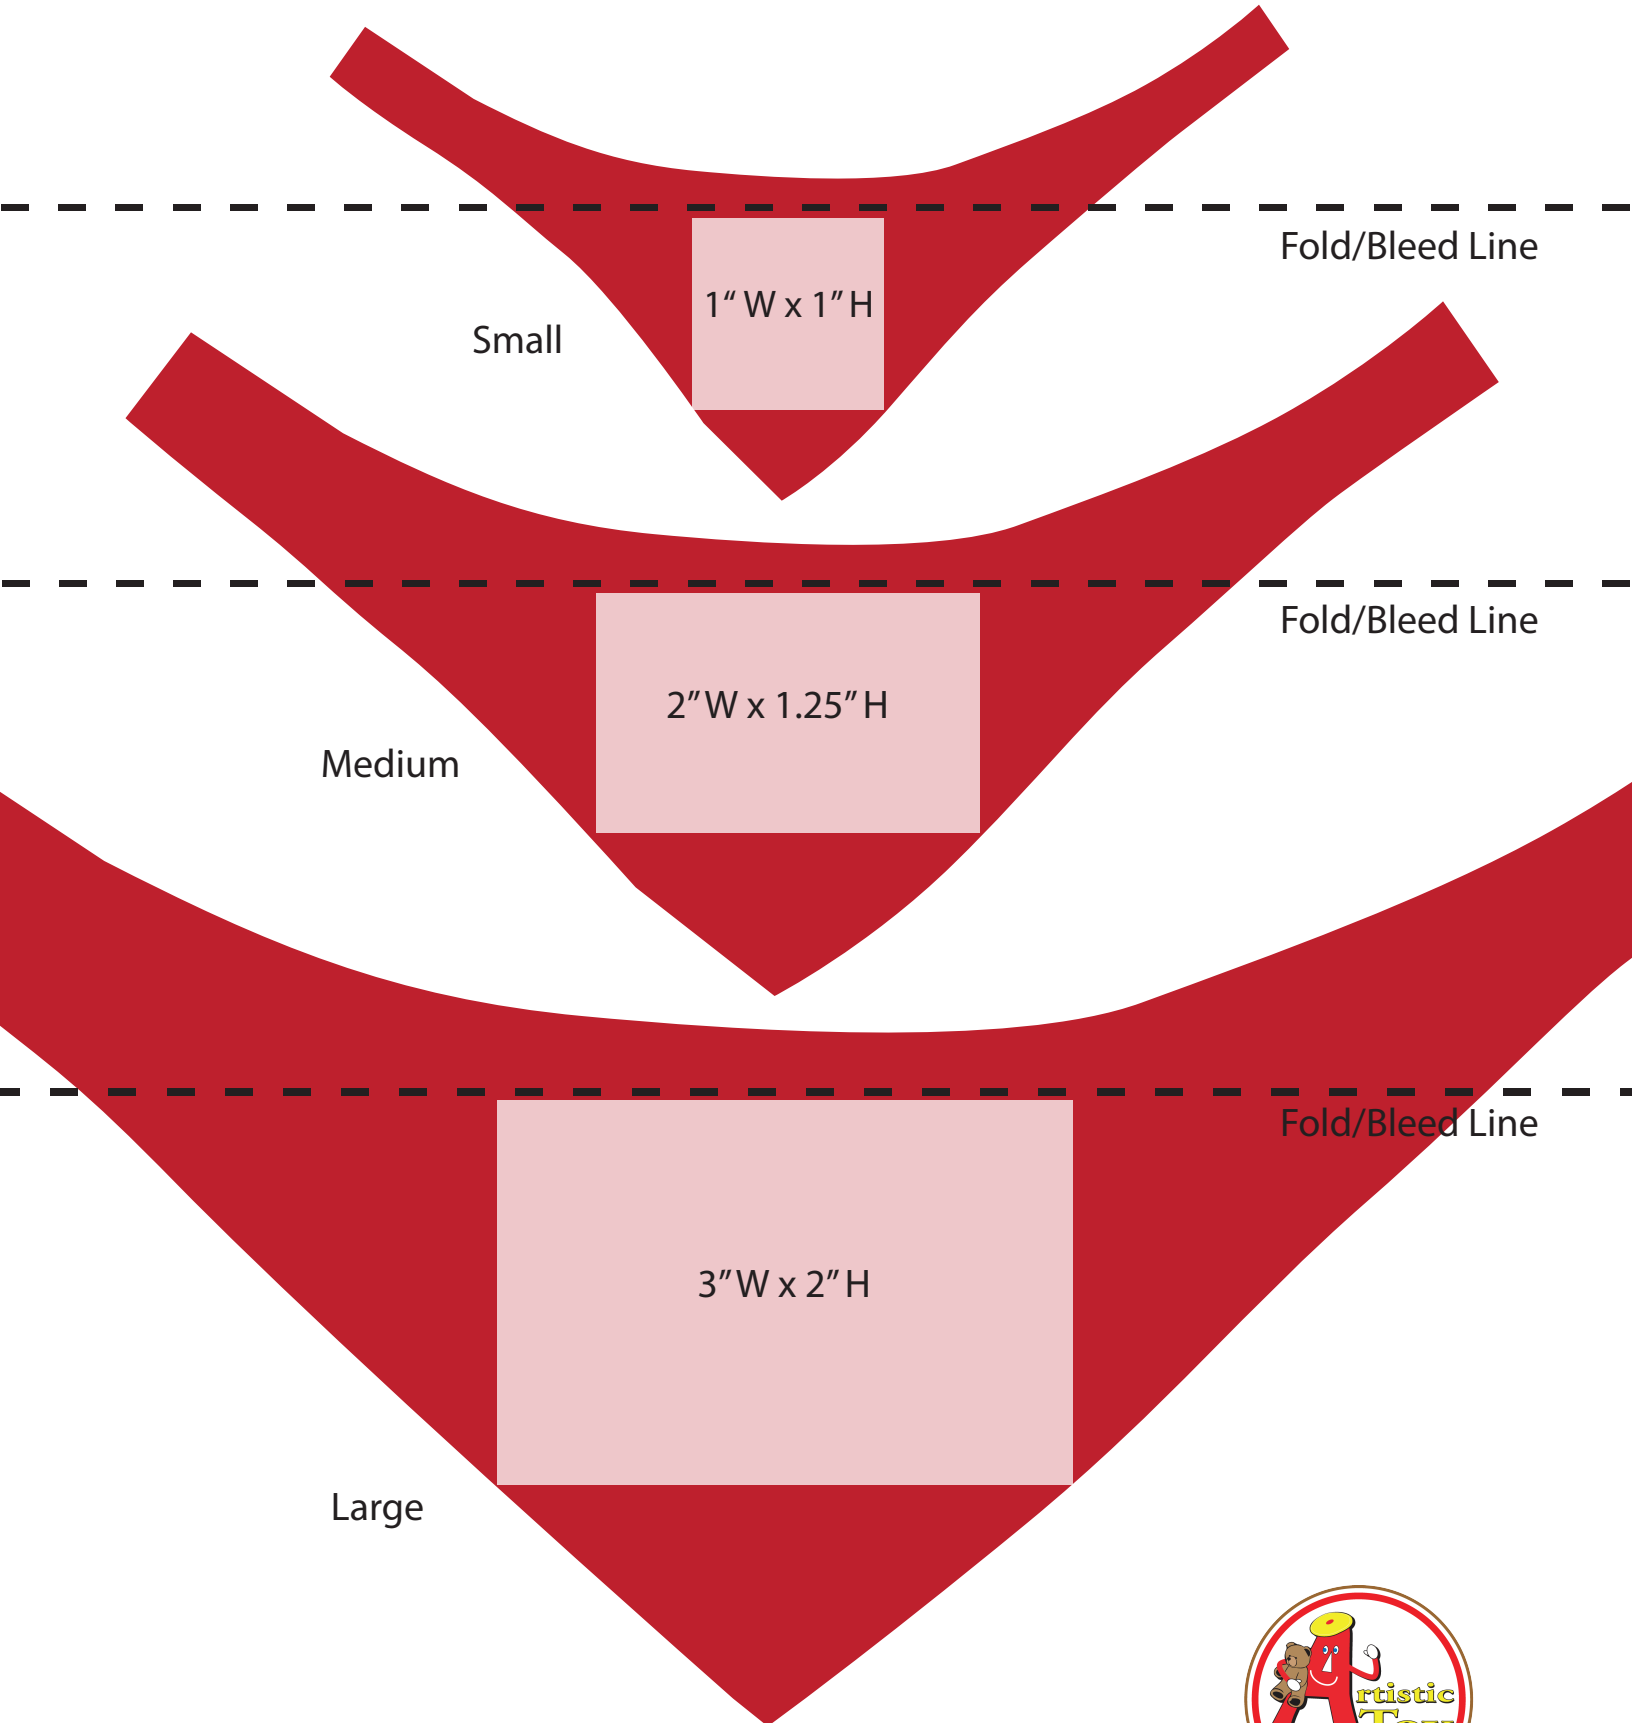

Bandana Imprint Templates

Please email Artwork files to info@artistictoy.com

For best results, send VECTOR ARTWORK files in .PDF, .AI, or .EPS.
If using specific PMS Color, include PMS# with artwork.