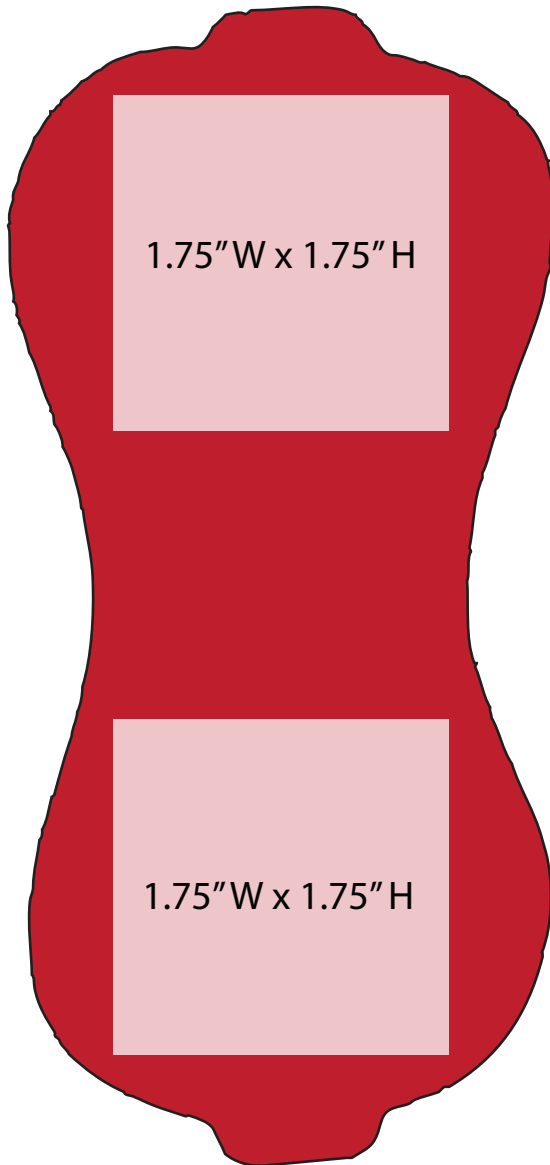

Saddle Imprint Templates

Please email Artwork files to info@artistictoy.com

Large Saddle
2 sided

Large Saddle
across the saddle

For best results, send VECTOR ARTWORK files in .PDF, .AI, or .EPS.
If using specific PMS Color, include PMS# with artwork.